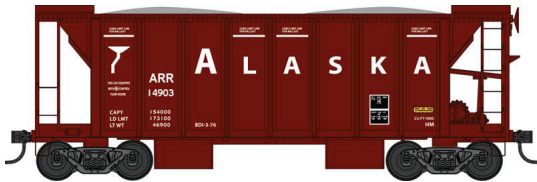

Delivery Early 2021
Pre order Deadline 7/10/2020

WWW.BOWSER-TRAINS.COM

HO 70 Ton 2 Ballast Car with Side Chutes

Ready to Run. Features: Crisp details and sharp painting and printing, metal wheels and knuckle couplers.
\$29.95 each