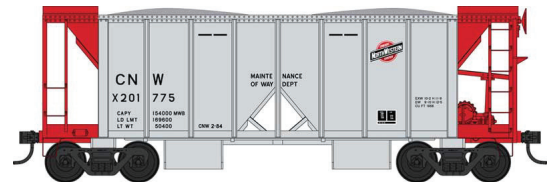

CNW Grey

#42789 Road #X201602 Blt 12-52
#42790 Road #X201618 Blt 12-52
#42791 Road #X201775 Blt 12-52