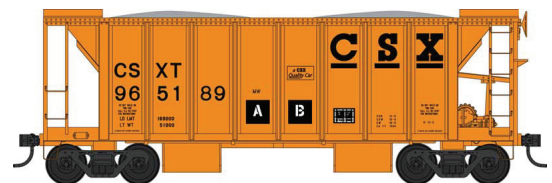

CSX Orange

#42801 Road #965189 Blt 2-56
#42802 Road #965223 Blt 2-56
#42803 Road #965228 Blt 2-56