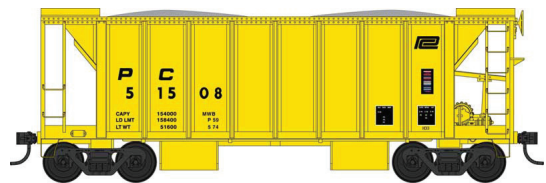

Penn Central

#42813 Road #51508 Blt 5-53
#42814 Road #51573 Blt 5-53
#42815 Road #51657 Blt 5-53