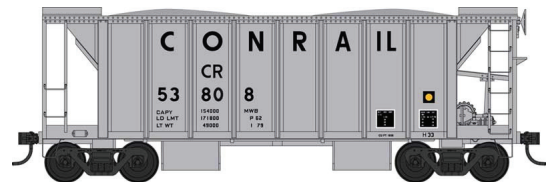

Delivery Early 2021
Pre order Deadline 7/10/2020

WWW.BOWSER-TRAINS.COM

HO 70 Ton 2 Ballast Car with Side Chutes

Ready to Run. Features: Crisp details and sharp painting and printing, metal wheels and knuckle couplers.
\$29.95 each

Conrail

#42795 Road #53808 Blt 6-53
#42796 Road #53870 Blt 6-53
#42797 Road #53890 Blt 6-53

CSX Black

#42798 Road #975149 Blt 12-53
#42799 Road #975153 Blt 12-53
#42800 Road #975161 Blt 12-53

CSX Orange

#42801 Road #965189 Blt 2-56
#42802 Road #965223 Blt 2-56
#42803 Road #965228 Blt 2-56